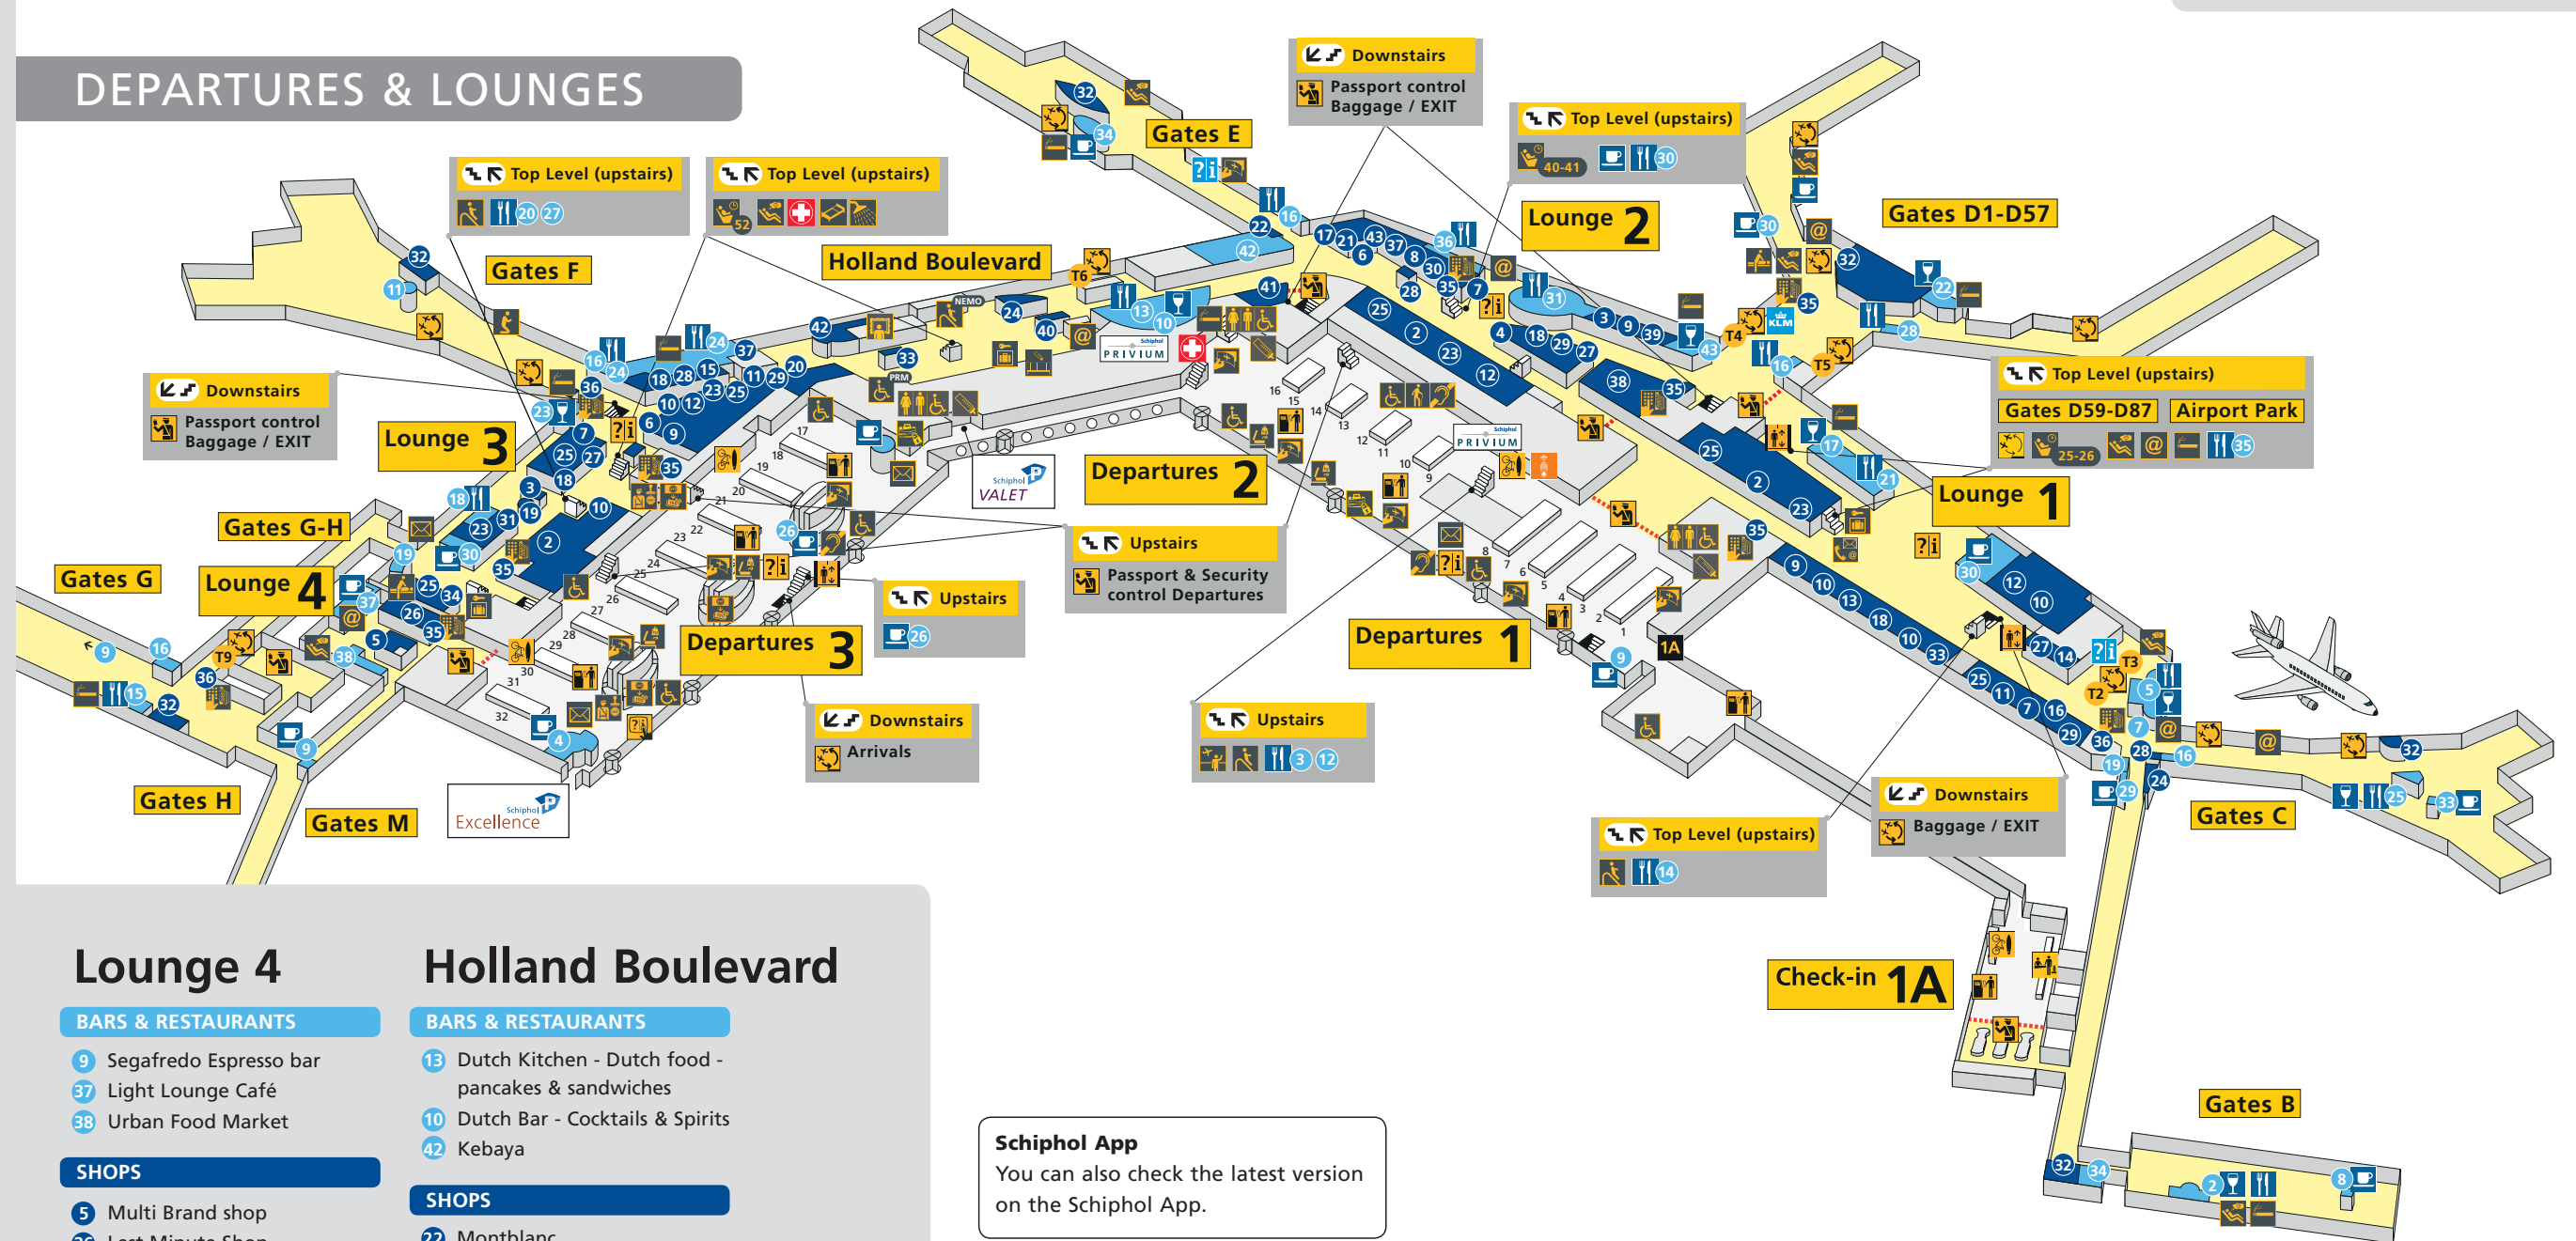

Lounge 2

BARS & RESTAURANTS

- 1 Food Court L2: McDonald's, The Grill, The Oven
- 6 Market
- 16 GrabandFly
- 22 Murphy's Bar
- 28 Harvest Market
- 30 Starbucks
- 31 Amsterdam Bread Company
- 36 Café Cocó
- 43 Heineken Bar

* Open 24 hours a day

Top Level

BARS & RESTAURANTS

- 1 Foodcourt Lounge 2: McDonald's, The Grill, The Oven
- 14 Foodcourt Lounge 1: Burger King, La Place, Leon, Two Tigers
- 16 GrabandFly
- 20 McDonald's
- 27 Jamie's Deli
- 30 Starbucks The Pavillion
- 32 Frames Bar & Bites
- 35 Park Café

SHOPS

- 35 ABN AMRO
- 11 Drugstore
- 12 Travel Electronics
- 23 News & Books
- 44 Mac Cosmetics

DEPARTURES & LOUNGES

Schiphol App
You can also check the latest version on the Schiphol App.

LEGEND

- | | | | | |
|--|---|--|--|--|
| <ul style="list-style-type: none"> Airline lounges Airport Library Assistance Baby care Baby care lounge Baggage lockers Baggage repacking Baggage sealing service Bar Cash and change | <ul style="list-style-type: none"> Cash machine Children's corner Comfort seats Excursions First Aid & Pharmacy Food / Coffee bar Hearing loop Hotel Information desk KLM Transfer Center | <ul style="list-style-type: none"> Internet Centre Mailbox Meditation centre (compass inside) Odd Size Baggage Panorama terrace Passport control/security check Police - Koninklijke Marechaussee | <ul style="list-style-type: none"> PRIVIMUM Privium Airside Lounge (on Holland Boulevard) Privium ClubLounge PRM Lounge Rijksmuseum Restaurant Self service check-in Self-service information point Showers Smoking area | <ul style="list-style-type: none"> Tax Free Refunds Tax Free Validation Ticket desk Transfer services XpresSpa - Wellness Unlimited use of Free Wifi all over the terminal. Please select: Airport_Free_Wifi |
|--|---|--|--|--|