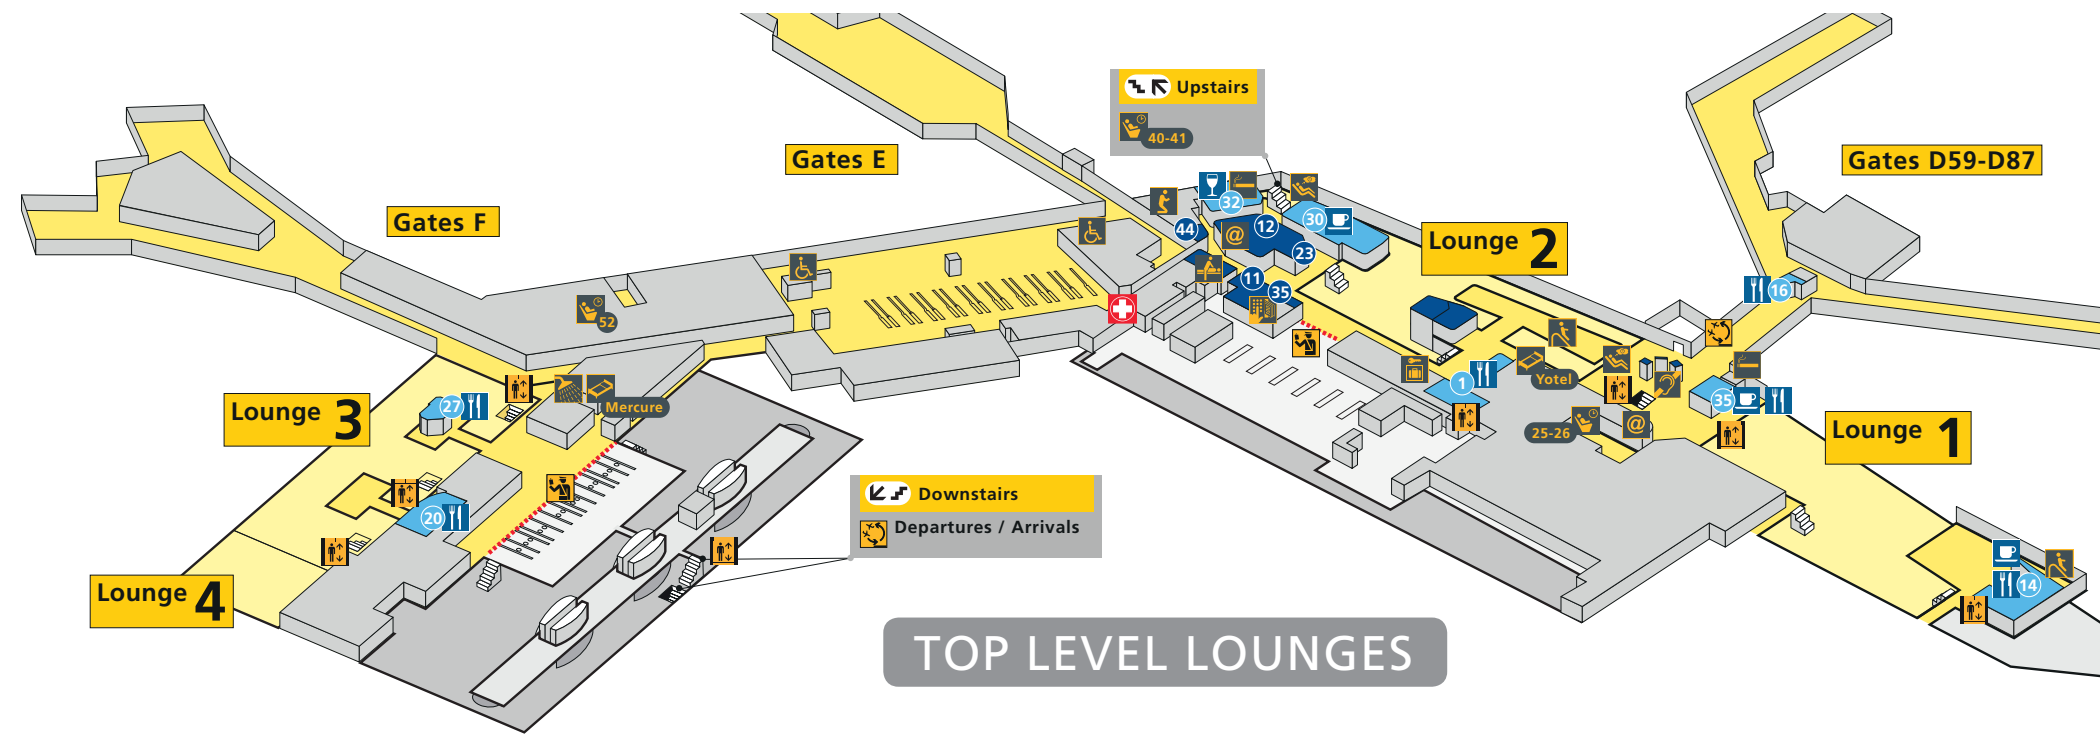

Lounge 2

BARS & RESTAURANTS

- 1 Food Court L2: McDonald's, The Grill, The Oven
- 6 Market
- 16 GrabandFly
- 22 Murphy's Bar
- 28 Harvest Market
- 30 Starbucks
- 31 Amsterdam Bread Company
- 36 Café Cocó
- 43 Heineken Bar

Lounge 3

BARS & RESTAURANTS

- 9 Segafredo Espresso bar
- 11 Espresso Bar
- 15 Galaxy bar
- 16 GrabandFly
- 18 Bread!*
- 19 VIT - Fresh juice bar & sandwiches
- 20 McDonald's
- 23 East Bar & Bites
- 24 Tastes from the Lowlands
- 27 Jamie's Deli
- 30 Starbucks

Lounge 4

BARS & RESTAURANTS

- 9 Segafredo Espresso bar
- 37 Light Lounge Café
- 38 Urban Food Market

SHOPS

- 5 Multi Brand shop
- 26 Last Minute Shop

Departures

BARS & RESTAURANTS

- 3 Balcony Bar
- 4 Urban Beans
- 9 Segafredo Espresso bar
- 12 Dakota's Cafe & Bar
- 26 Color Café

* Open 24 hours a day

Top Level

BARS & RESTAURANTS

- 1 Foodcourt Lounge 2: McDonald's, The Grill, The Oven
- 14 Foodcourt Lounge 1: Burger King, La Place, Leon, Two Tigers
- 16 GrabandFly
- 20 McDonald's
- 27 Jamie's Deli
- 30 Starbucks The Pavillion
- 32 Frames Bar & Bites
- 35 Park Café